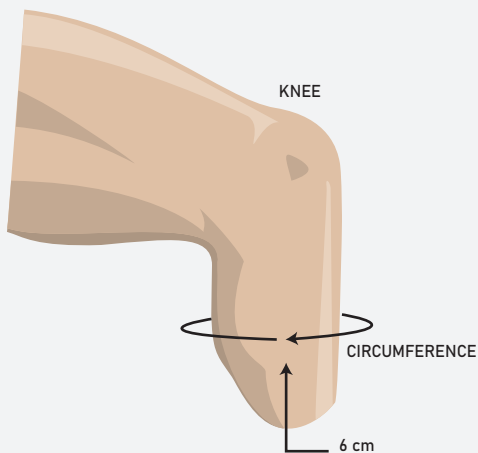

ANTERIOR POSTERIOR TAPERED

APDT-TP | APFR-TP

Gel Liner —
With or Without Distal Attachment

DESCRIPTION

The ALPS™ AP Tapered Liner is gradually tapered from the anterior to the posterior to provide superior comfort. This liner is available in a pin and lock system or suction suspension. The AP Tapered Liner features our black high performance fabric with gel to assist in reducing bunching in the popliteal region.

▶ Tapered - 6mm Anterior to 3mm Posterior

MAKING LIVES BETTER

#makinglivesbetter

CROSS SECTION DIAGRAM

6.0 MM TO 3.0 MM TAPERED

HOW TO SIZE

Measurements taken 6cm from the distal end

SIZING CHART

MEASURED SIZE (CM)	LOCKING 6/3 MM TAPERED	CUSHION 6/3 MM TAPERED
20-23 cm	APDT 20 - TP	APFR 20 - TP
24-25 cm	APDT 24 - TP	APFR 24 - TP
26-27 cm	APDT 26 - TP	APFR 26 - TP
28-31 cm	APDT 28 - TP	APFR 28 - TP
32-37 cm	APDT 32 - TP	APFR 32 - TP