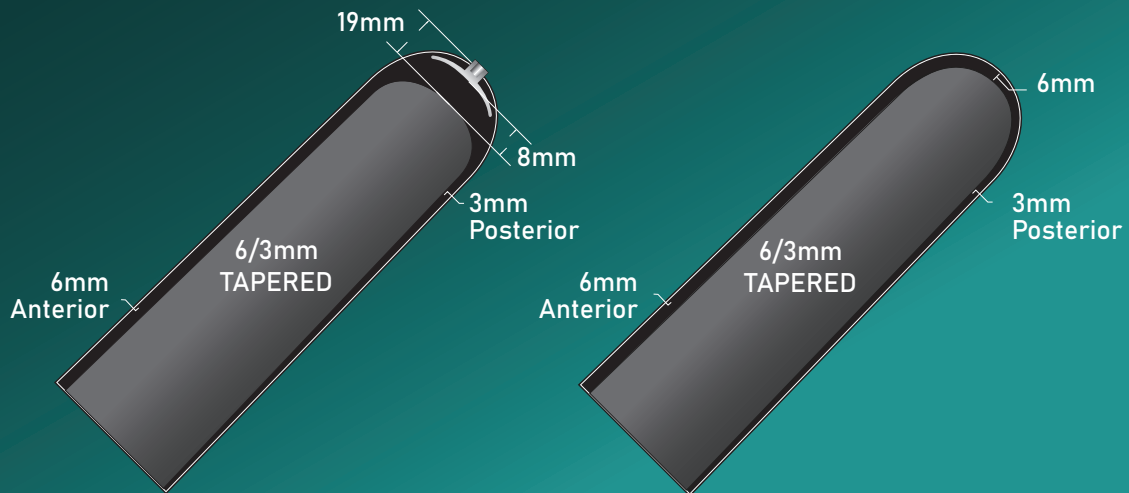

ANTERIOR POSTERIOR TAPERED

APDT-TP | APFR-TP

Gel Liner —
With or Without Distal Attachment

DESCRIPTION

The ALPS™ AP Tapered Liner is gradually tapered from the anterior to the posterior to provide superior comfort. This liner is available in a pin and lock system or suction suspension. The AP Tapered Liner features our black high performance fabric with gel to assist in reducing bunching in the popliteal region.

▶ Tapered - 6mm Anterior to 3mm Posterior

MAKING LIVES BETTER

#makinglivesbetter

CROSS SECTION DIAGRAM

6.0 MM TO 3.0 MM TAPERED

HOW TO SIZE

Measurements taken 6cm from the distal end

SIZING CHART

MEASURED SIZE (CM)	LOCKING 6/3 MM TAPERED	CUSHION 6/3 MM TAPERED
20-23 cm	APDT 20 - TP	APFR 20 - TP
24-25 cm	APDT 24 - TP	APFR 24 - TP
26-27 cm	APDT 26 - TP	APFR 26 - TP
28-31 cm	APDT 28 - TP	APFR 28 - TP
32-37 cm	APDT 32 - TP	APFR 32 - TP