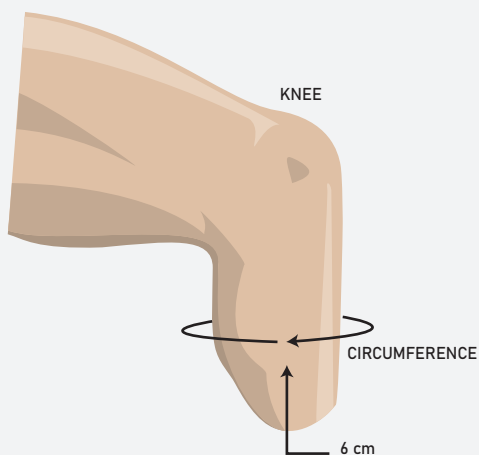

SUPERIOR PERFORMANCE

SPDT (HD) | SPFR (HD)

Gel Liner, Reinforced – With or Without Distal Attachment

DESCRIPTION

The ALPS™ Superior Performance Liner is ideal for active patients and provides superior comfort with ALPS GripGel or HD Gel. The SP Liner features a NEW black fabric that allows for additional comfort and stability.

TOP FEATURES

#makinglivesbetter

CROSS SECTION DIAGRAM

HOW TO SIZE

Measurements taken
6cm from the distal end

SIZING CHART

MEASURED SIZE (CM)	LOCKING 3.0MM or 6MM UNIFORM	CUSHION 3.0MM or 6MM UNIFORM
16-19 cm	SPDT(HD) 16 - (3 or 6)	SPFR(HD) 16 - (3 or 6)
20-23 cm	SPDT(HD) 20 - (3 or 6)	SPFR(HD) 20 - (3 or 6)
24-25 cm	SPDT(HD) 24 - (3 or 6)	SPFR(HD) 24 - (3 or 6)
26-27 cm	SPDT(HD) 26 - (3 or 6)	SPFR(HD) 26 - (3 or 6)
28-31 cm	SPDT(HD) 28 - (3 or 6)	SPFR(HD) 28 - (3 or 6)
32-37 cm	SPDT(HD) 32 - (3 or 6)	SPFR(HD) 32 - (3 or 6)
38-43 cm	SPDT(HD) 38 - (3 or 6)	SPFR(HD) 38 - (3 or 6)
44-53 cm	SPDT(HD) 44 - (3 or 6)	SPFR(HD) 44 - (3 or 6)