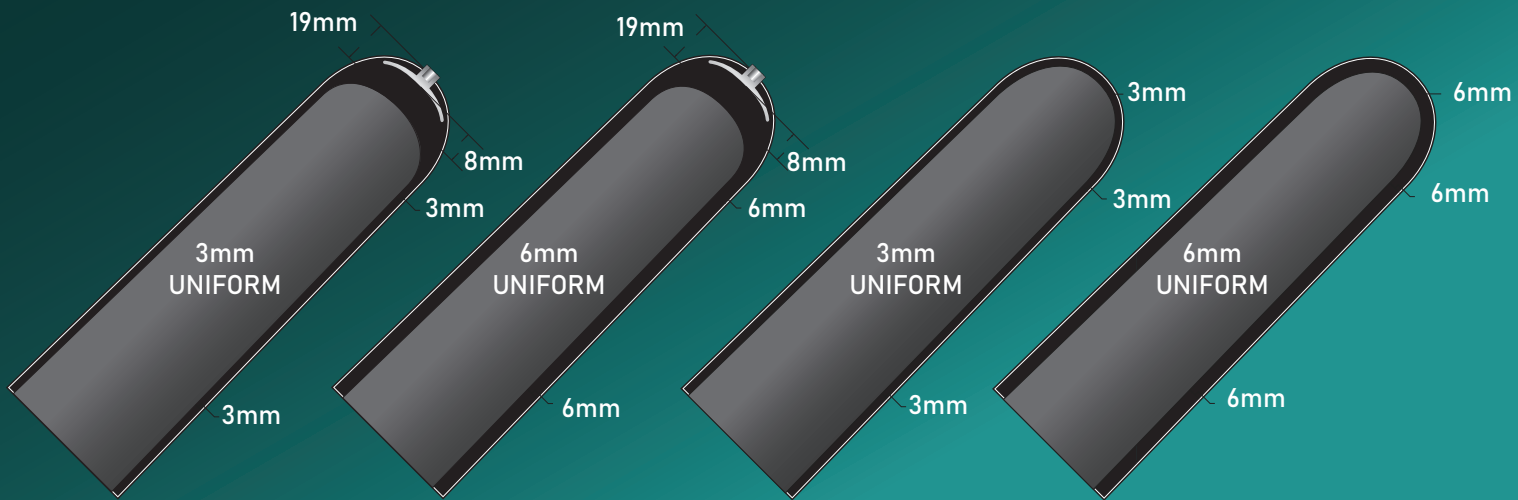

SUPERIOR PERFORMANCE

SPDT (HD) | SPFR (HD)

Gel Liner, Reinforced – With or Without Distal Attachment

DESCRIPTION

The ALPS™ Superior Performance Liner is ideal for active patients and provides superior comfort with ALPS GripGel or HD Gel. The SP Liner features a NEW black fabric that allows for additional comfort and stability.

TOP FEATURES

#makinglivesbetter

CROSS SECTION DIAGRAM

HOW TO SIZE

Measurements taken
6cm from the distal end

SIZING CHART

MEASURED SIZE (CM)	LOCKING 3.0MM or 6MM UNIFORM	CUSHION 3.0MM or 6MM UNIFORM
16-19 cm	SPDT(HD) 16 - (3 or 6)	SPFR(HD) 16 - (3 or 6)
20-23 cm	SPDT(HD) 20 - (3 or 6)	SPFR(HD) 20 - (3 or 6)
24-25 cm	SPDT(HD) 24 - (3 or 6)	SPFR(HD) 24 - (3 or 6)
26-27 cm	SPDT(HD) 26 - (3 or 6)	SPFR(HD) 26 - (3 or 6)
28-31 cm	SPDT(HD) 28 - (3 or 6)	SPFR(HD) 28 - (3 or 6)
32-37 cm	SPDT(HD) 32 - (3 or 6)	SPFR(HD) 32 - (3 or 6)
38-43 cm	SPDT(HD) 38 - (3 or 6)	SPFR(HD) 38 - (3 or 6)
44-53 cm	SPDT(HD) 44 - (3 or 6)	SPFR(HD) 44 - (3 or 6)