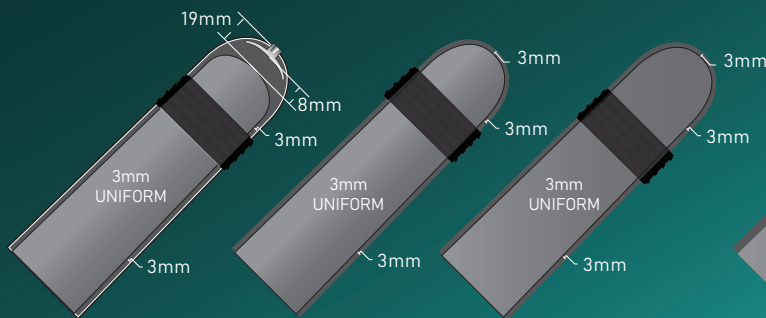

CROSS SECTION DIAGRAM

3.0MM UNIFORM