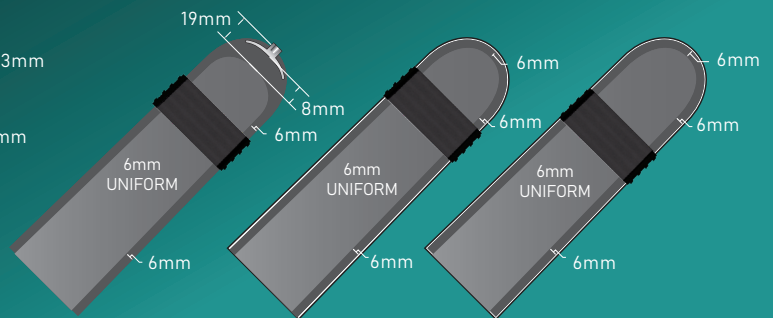

6.0MM UNIFORM