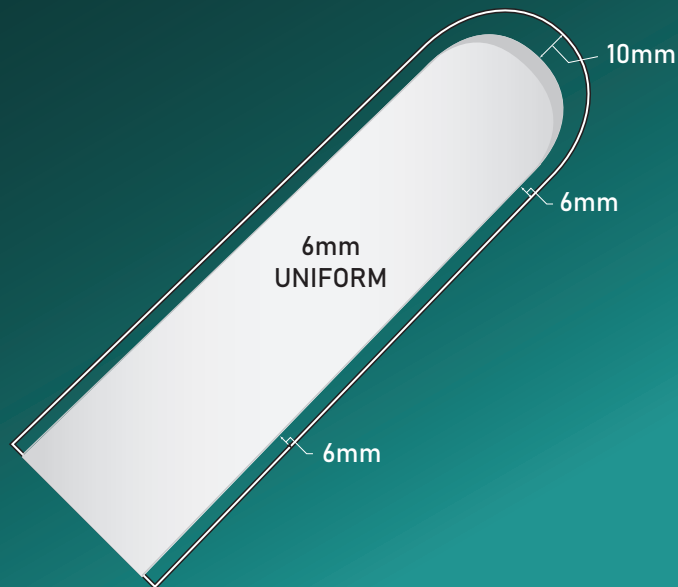

EASYLINER SUPERSTRETCH

ELPX

Gel Liner, No Fabric –
Without Distal Attachment

DESCRIPTION

ALPS™ EasyLiner Super Stretch is made with EasyGel which is soft, durable and has high elasticity. The ELPX allows for complete freedom of movement without the fabric. The liner also takes advantage of the lower coefficient of friction found only with the EasyGel, enabling the skin to be relieved of shear forces.

TOP FEATURES & BENEFITS

- ✓ Custom fit without the cost or inconvenience
- ✓ May be beneficial for patients with scar tissue
- ✓ Can fit most users
- ✓ Available only in 6mm uniform thickness

#makinglivesbetter

CROSS SECTION DIAGRAM

HOW TO SIZE

Measurements taken
6cm from the distal end

SIZING CHART

MEASURED SIZE (CM)	 CUSHION 6MM UNIFORM
10-15 cm	ELPX-10
16-19 cm	ELPX-16
20-23 cm	ELPX-20
24-25 cm	ELPX-24
26-27 cm	ELPX-26
28-31 cm	ELPX-28
32-37 cm	ELPX-32
38-43cm	ELPX-38