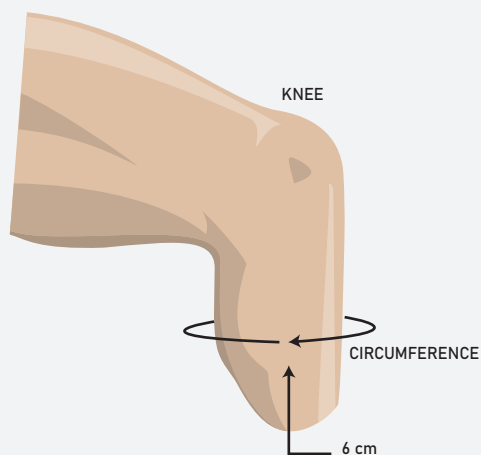

EASYLINER SUPERSTRETCH

ELPX

Gel Liner, No Fabric –
Without Distal Attachment

DESCRIPTION

ALPS™ EasyLiner Super Stretch is made with EasyGel which is soft, durable and has high elasticity. The ELPX allows for complete freedom of movement without the fabric. The liner also takes advantage of the lower coefficient of friction found only with the EasyGel, enabling the skin to be relieved of shear forces.

TOP FEATURES & BENEFITS

- ✓ Custom fit without the cost or inconvenience
- ✓ May be beneficial for patients with scar tissue
- ✓ Can fit most users
- ✓ Available only in 6mm uniform thickness

#makinglivesbetter

CROSS SECTION DIAGRAM

HOW TO SIZE

Measurements taken
6cm from the distal end

SIZING CHART

MEASURED SIZE (CM)	 CUSHION 6MM UNIFORM
10-15 cm	ELPX-10
16-19 cm	ELPX-16
20-23 cm	ELPX-20
24-25 cm	ELPX-24
26-27 cm	ELPX-26
28-31 cm	ELPX-28
32-37 cm	ELPX-32
38-43cm	ELPX-38