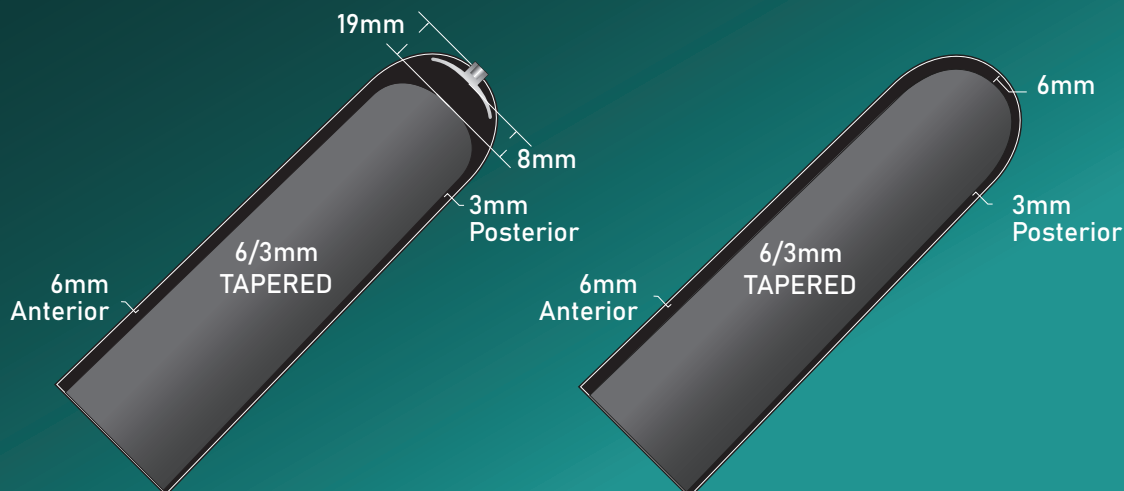

### DESCRIPTION

The ALPS™ AP Tapered Liner is gradually tapered from the anterior to the posterior to provide superior comfort. This liner is available in a pin and lock system or suction suspension. The AP Tapered Liner features our black high performance fabric with gel to assist in reducing bunching in the popliteal region.

### TOP FEATURES

▶ Constructed using high performance black fabric with gel to reduce bunching in the popliteal region

▶ Tapered - 6mm Anterior to 3mm Posterior

MAKING LIVES BETTER

#makinglivesbetter

# CROSS SECTION DIAGRAM

6.0 MM TO 3.0 MM TAPERED

## HOW TO SIZE

Measurements taken 6cm from the distal end