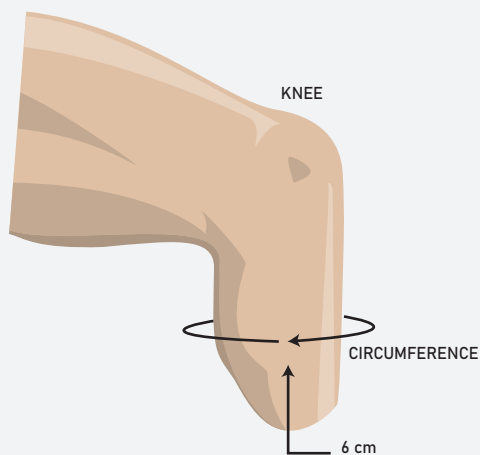

### DESCRIPTION

The ALPS™ AP Tapered Liner is gradually tapered from the anterior to the posterior to provide superior comfort. This liner is available in a pin and lock system or suction suspension. The AP Tapered Liner features our black high performance fabric with gel to assist in reducing bunching in the popliteal region.

### TOP FEATURES

▶ Constructed using high performance black fabric with gel to reduce bunching in the popliteal region

▶ Tapered - 6mm Anterior to 3mm Posterior

MAKING LIVES BETTER

#makinglivesbetter

# CROSS SECTION DIAGRAM

6.0 MM TO 3.0 MM TAPERED

## HOW TO SIZE

Measurements taken 6cm from the distal end